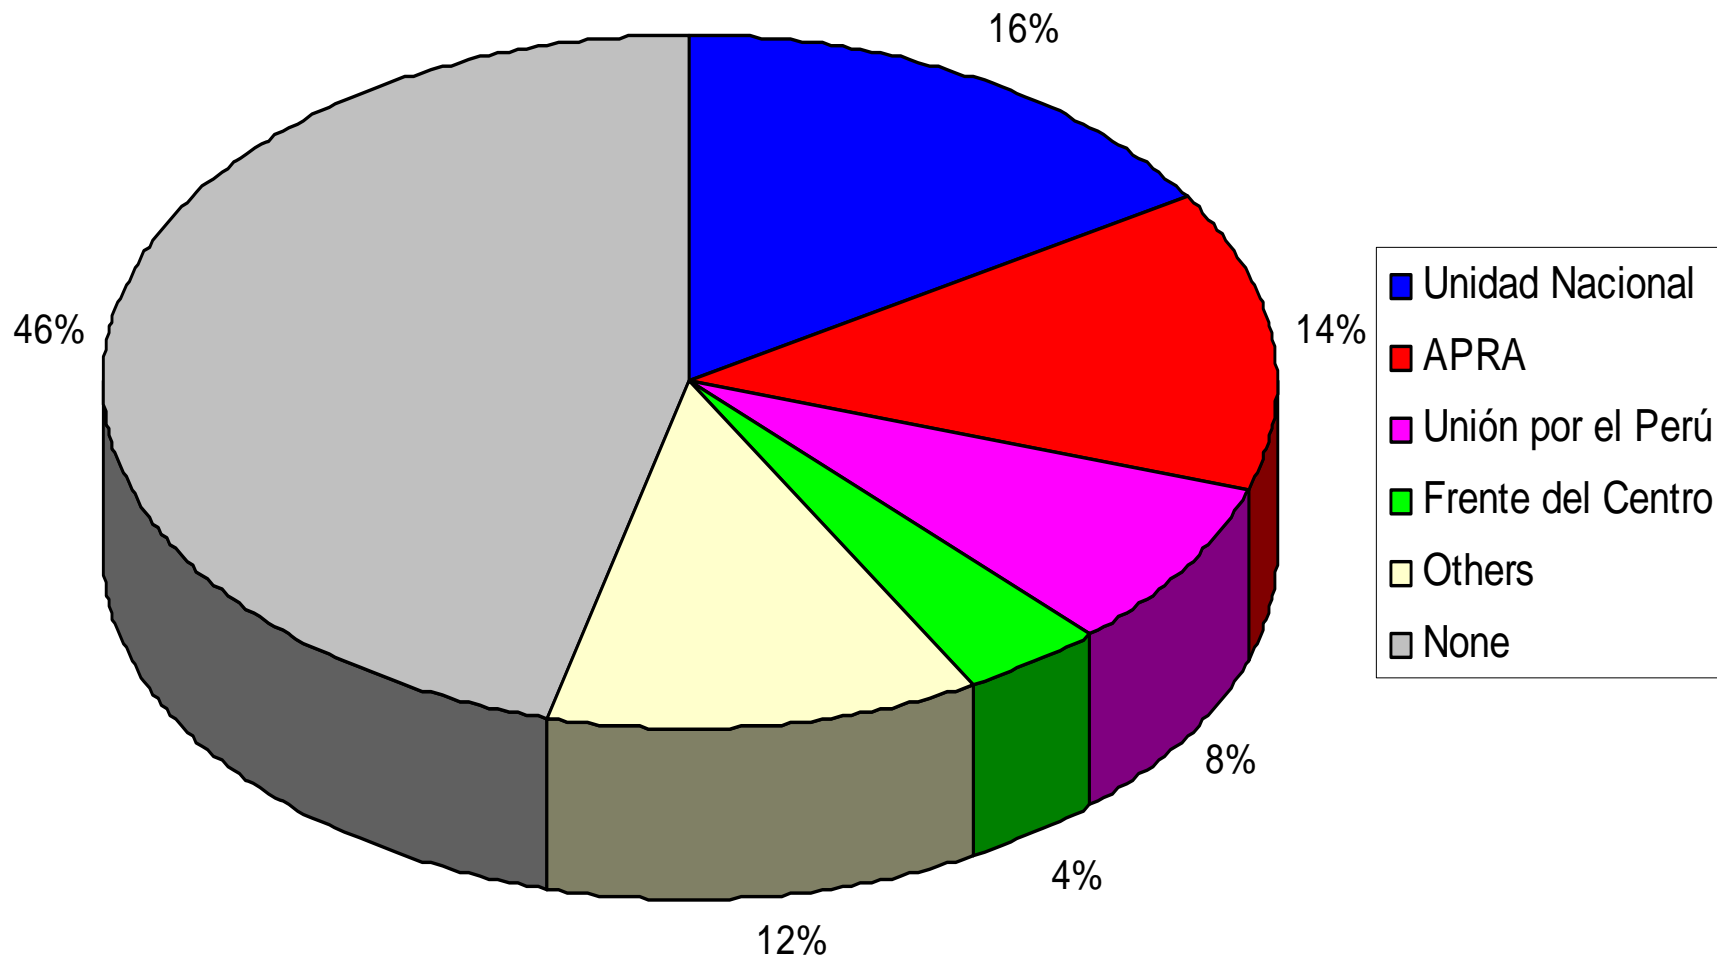

Latin American Election Series

Peru

Political Database of the Americas

Georgetown University

February 22, 2006

Emergence of an Outsider

Source: Apoyo opinion poll – February 13, 2006

Regional Support

Source: Apoyo opinion poll – February 13, 2006

Perception of Candidates' Chances

Source: Apoyo opinion poll – February 13, 2006

Vote Intention – Congress

(If you were to vote for a political party in Congress, for which would it be?)

Source: Apoyo opinion poll – February 13, 2006