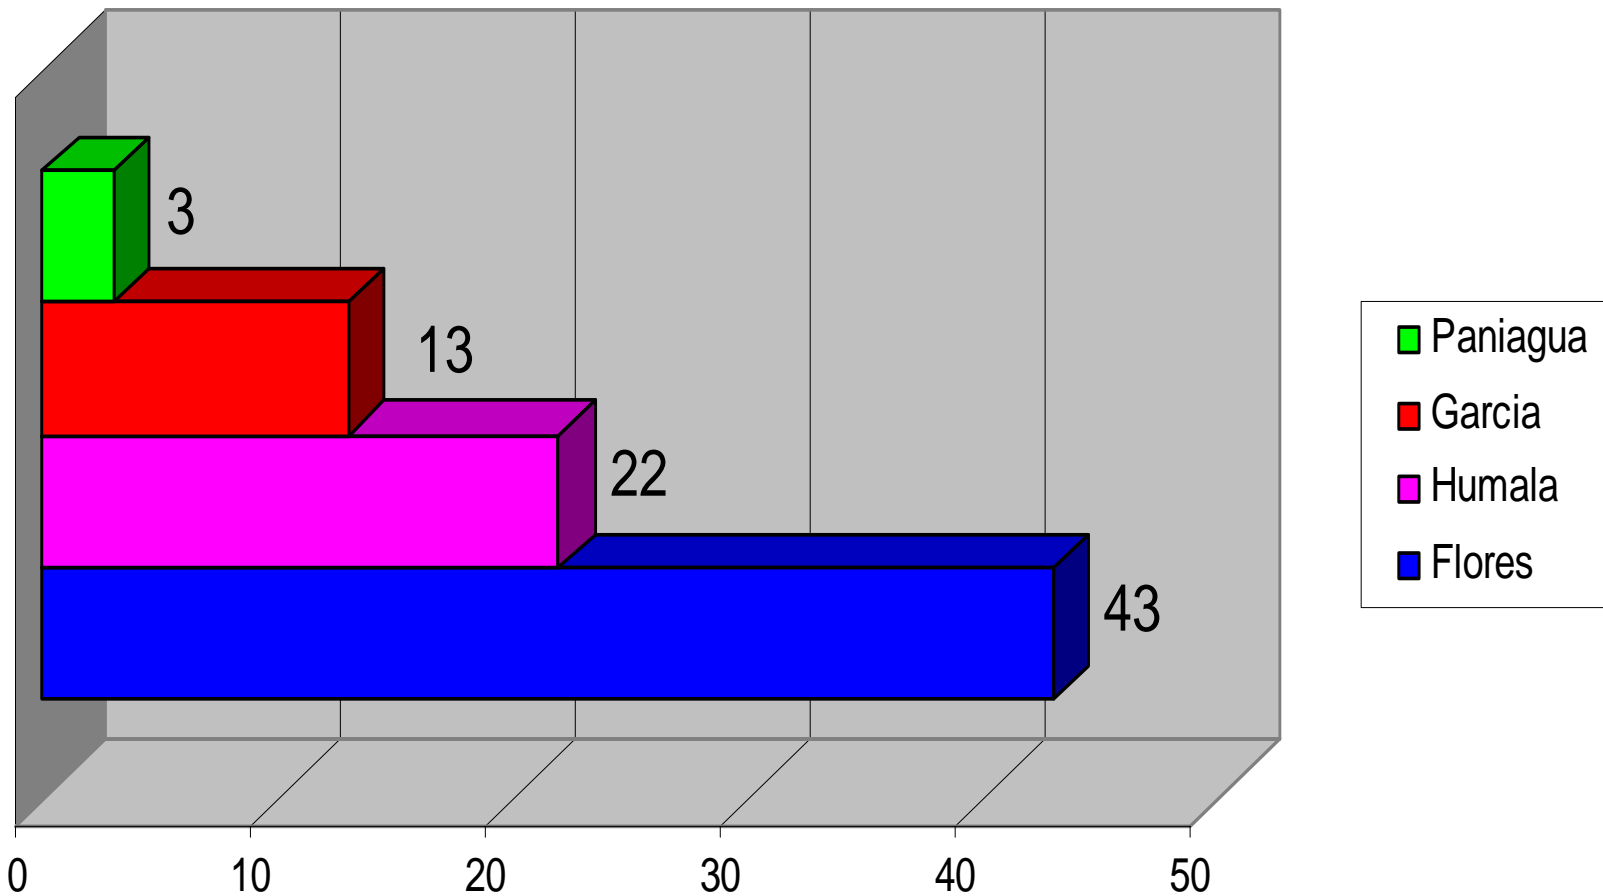

Latin American Election Series

Peru

Political Database of the Americas

Georgetown University

February 22, 2006

Emergence of an Outsider

Source: Apoyo opinion poll – February 13, 2006

Regional Support

Source: Apoyo opinion poll – February 13, 2006

Perception of Candidates' Chances

Source: Apoyo opinion poll – February 13, 2006

Vote Intention – Congress

(If you were to vote for a political party in Congress, for which would it be?)