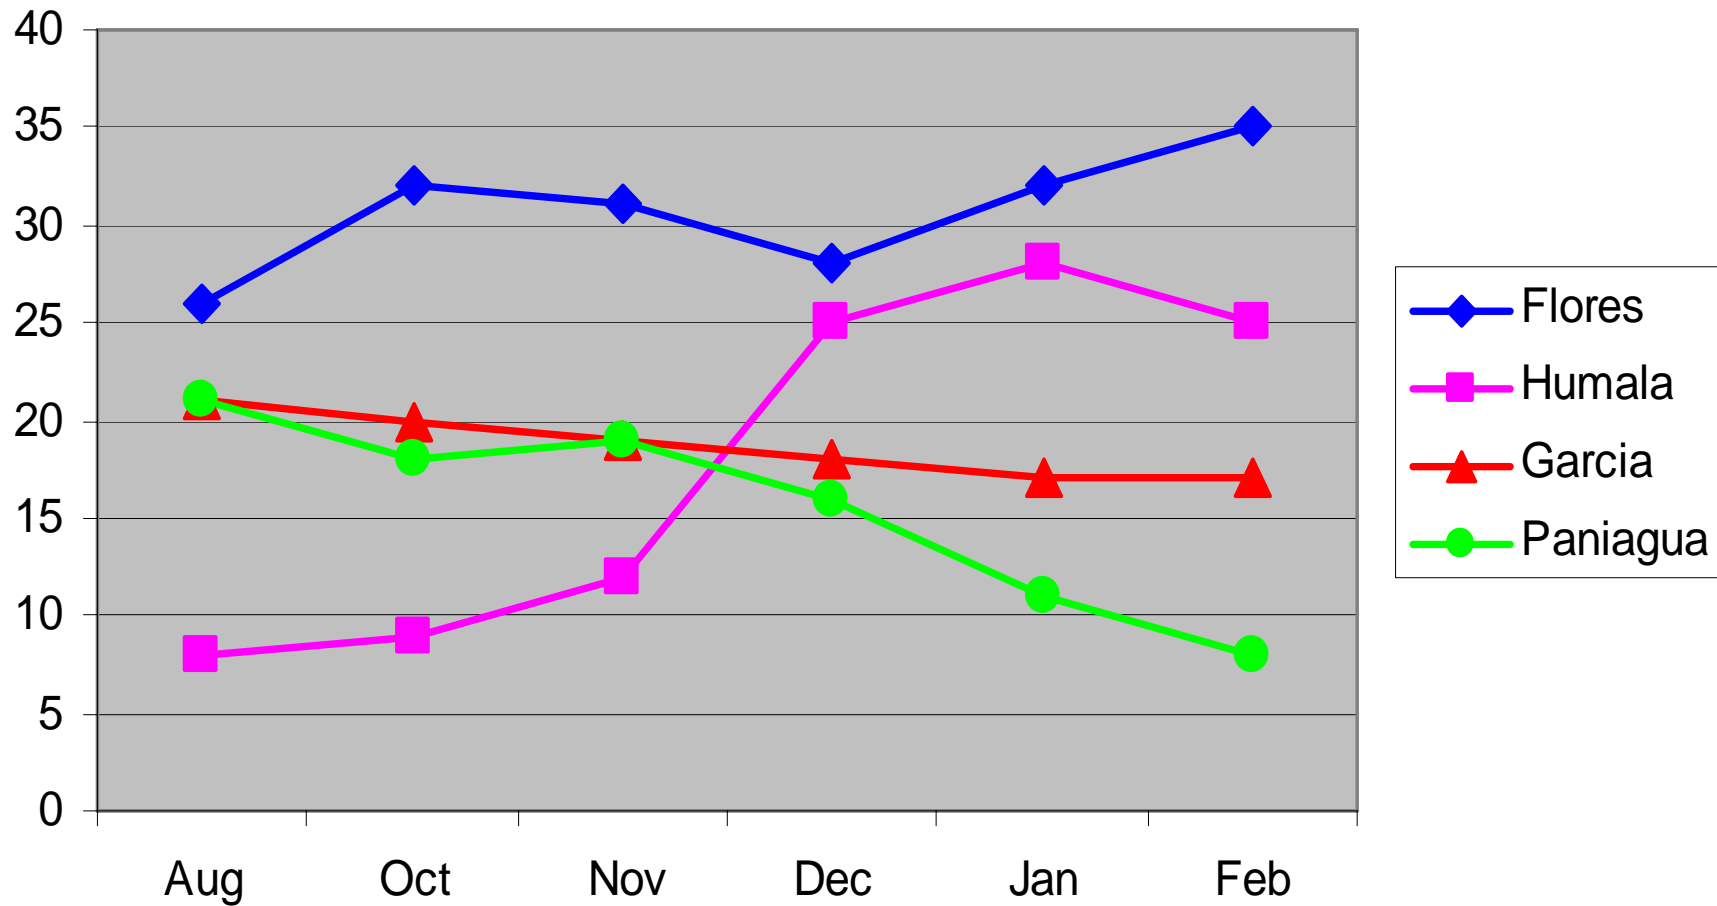

Latin American Election Series

Peru

Political Database of the Americas

Georgetown University

February 22, 2006

Emergence of an Outsider

Source: Apoyo opinion poll – February 13, 2006

Regional Support

Source: Apoyo opinion poll – February 13, 2006

Perception of Candidates' Chances

Source: Apoyo opinion poll – February 13, 2006

Vote Intention – Congress

(If you were to vote for a political party in Congress, for which would it be?)