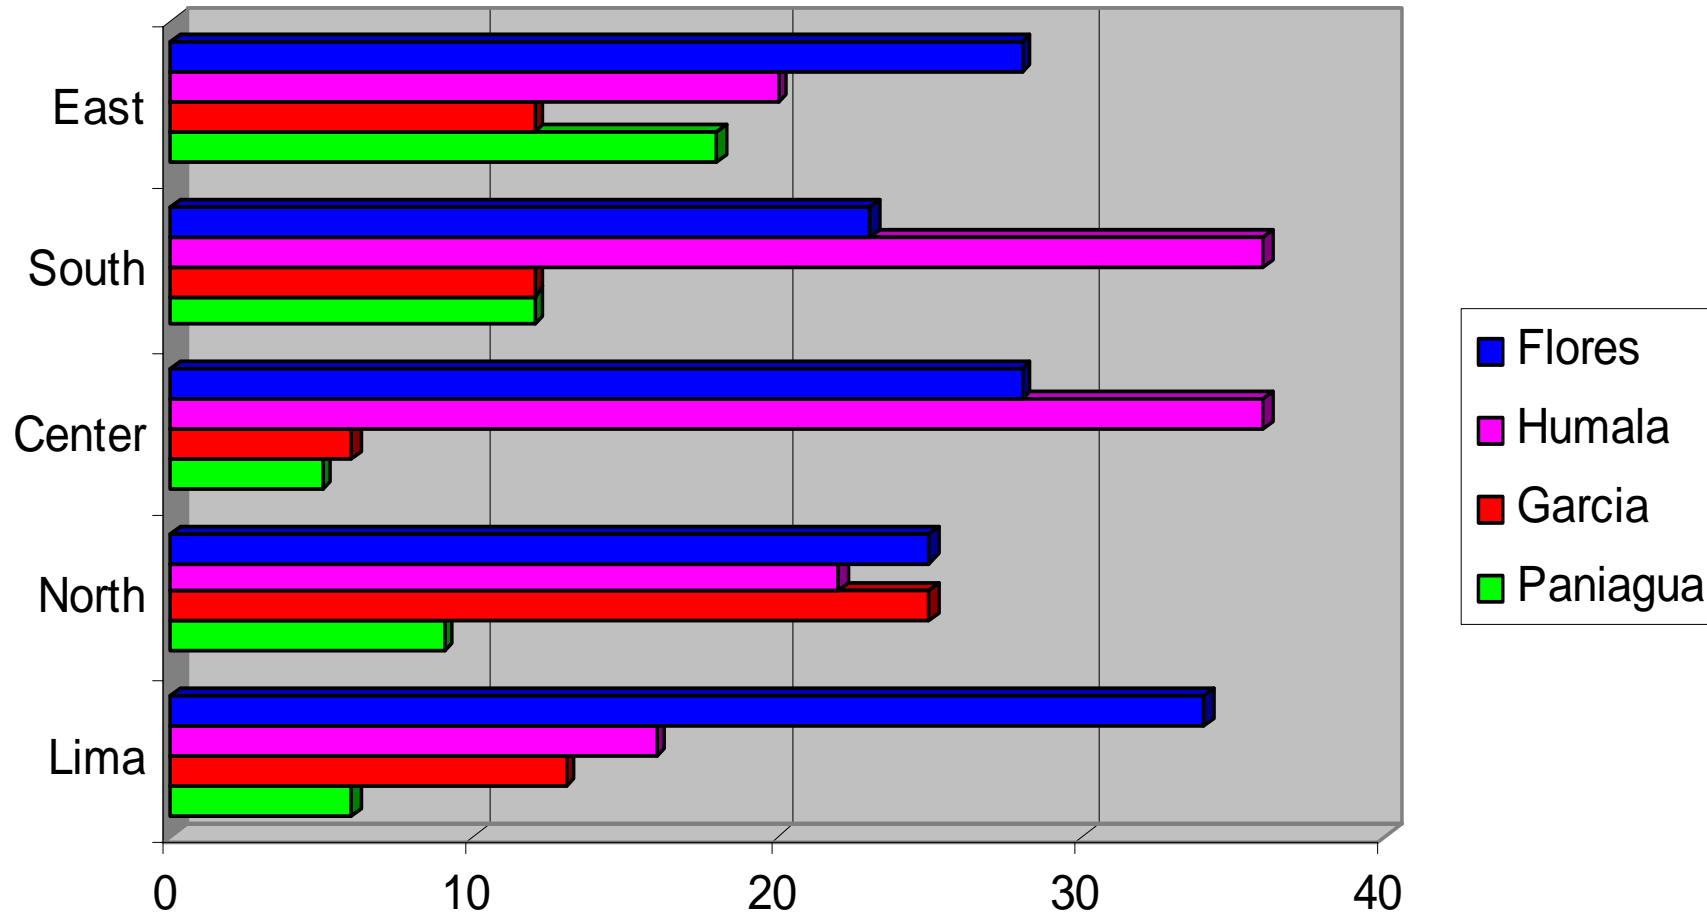

Latin American Election Series

Peru

Political Database of the Americas

Georgetown University

February 22, 2006

Emergence of an Outsider

Source: Apoyo opinion poll – February 13, 2006

Regional Support

Source: Apoyo opinion poll – February 13, 2006

Perception of Candidates' Chances

Source: Apoyo opinion poll – February 13, 2006

Vote Intention – Congress

(If you were to vote for a political party in Congress, for which would it be?)